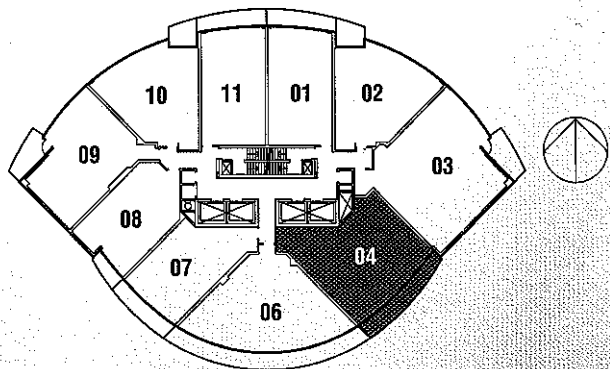

FLOORS 31-35 INCLUSIVE