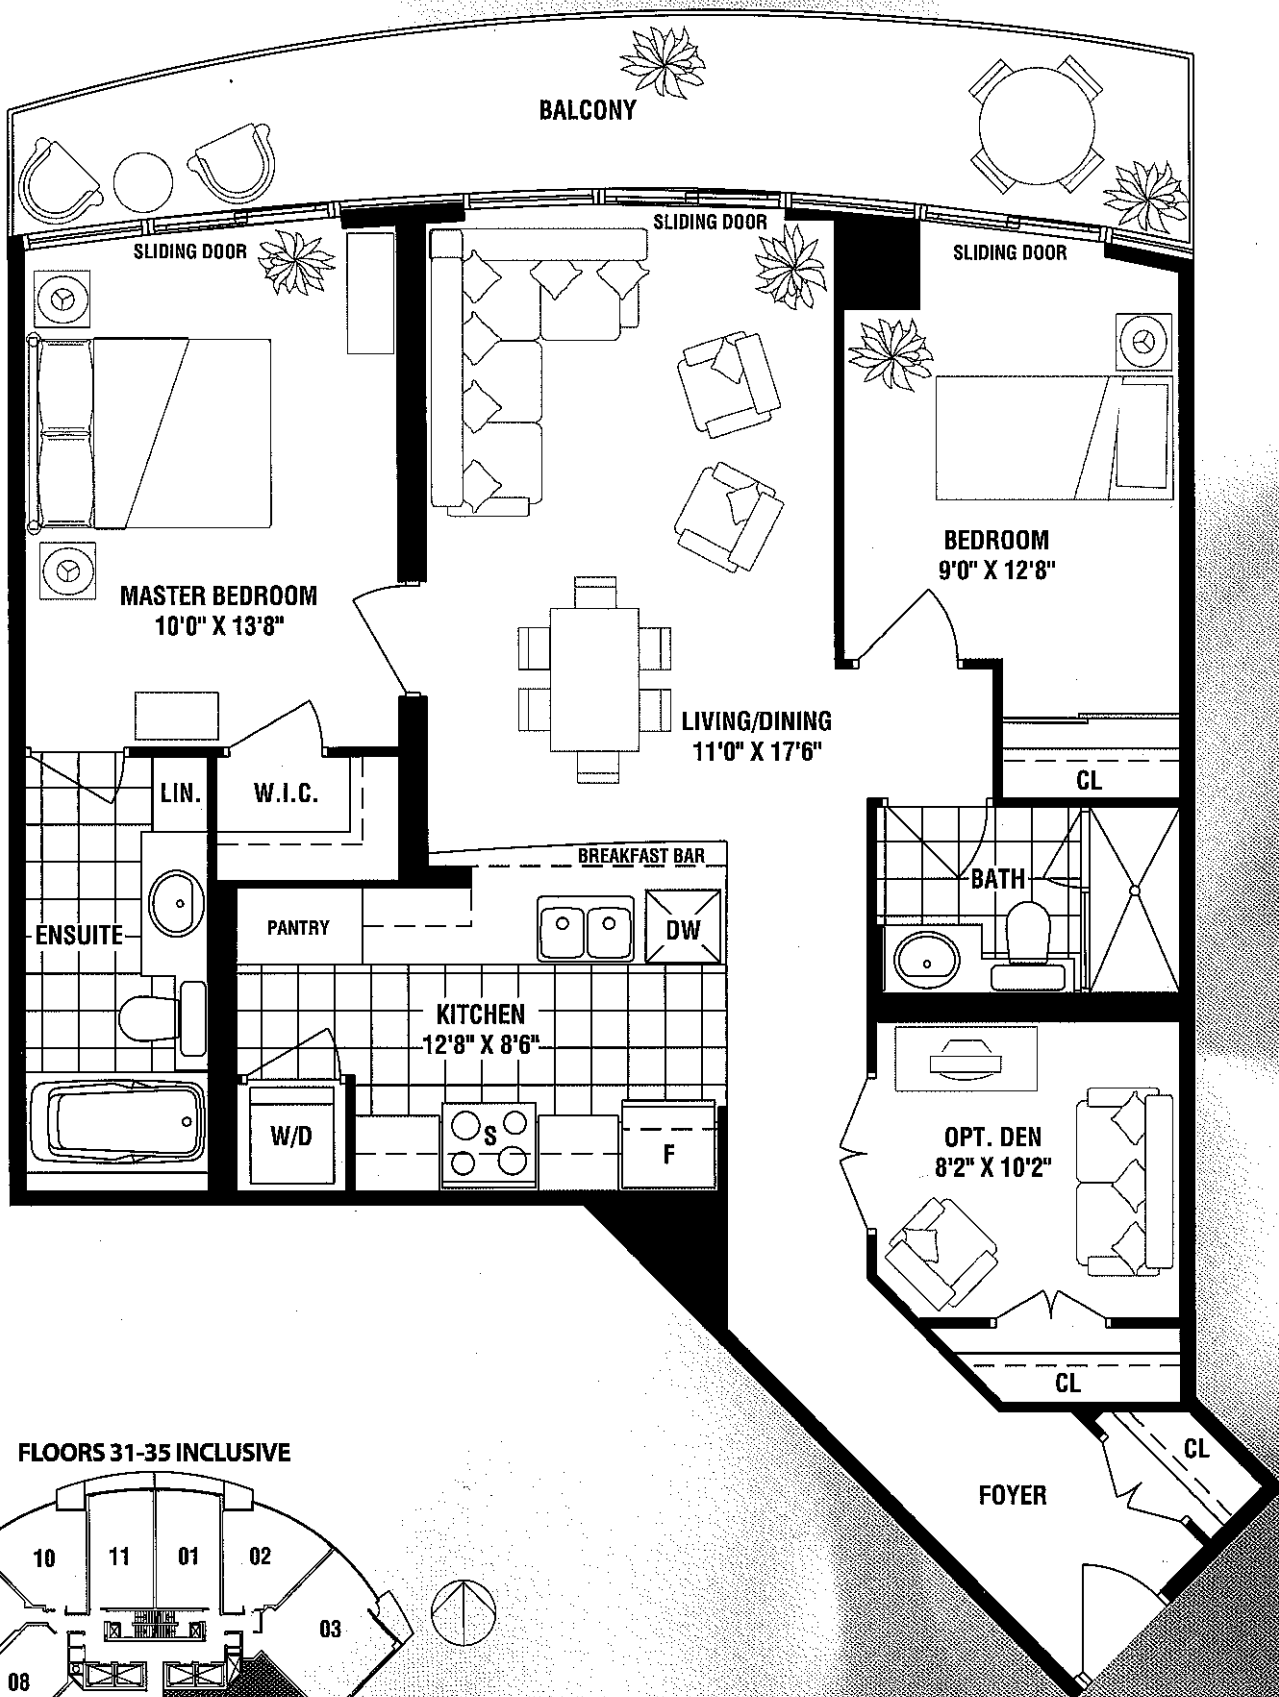

ABSOLUTE
VLSION
BUILDING THREE: THE CLUB TOWER

INNOVATION 990 sq. FT.

TWO BEDROOM + DEN
SUITE AREA: 990 SQ. FT. • BALCONY AREA: 145 SQ. FT. • TOTAL AREA: 1135 SQ. FT.