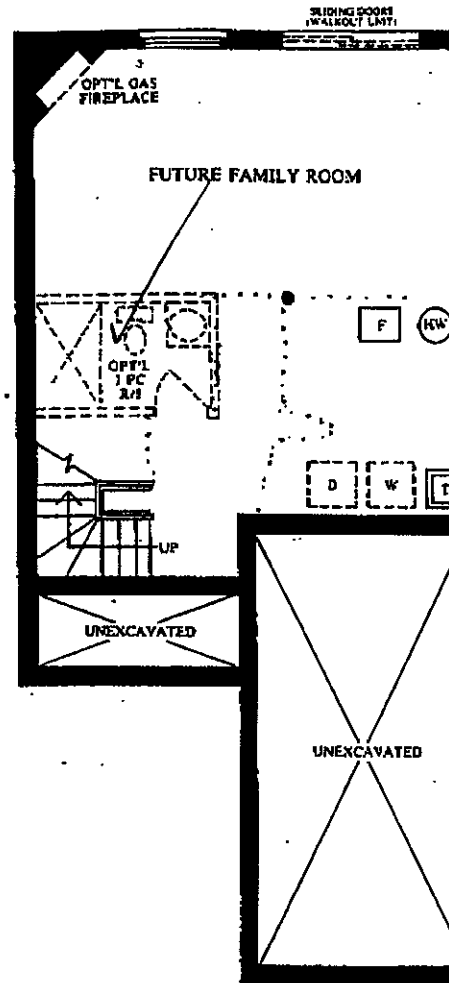

THE 'A' MODEL

FINISHING

1229 sq. ft.

218/47
BLOCK 17.

720 NAT.
949

R1000
NAT.
949
WHITE

648 PAVILUS
CIEZ
+ MICHELLE
DECOR.

2000 WHITE
949

3-28'

Number of steps from finish vary in accordance with indiv. Floor Dimensions; window c may vary with final construct