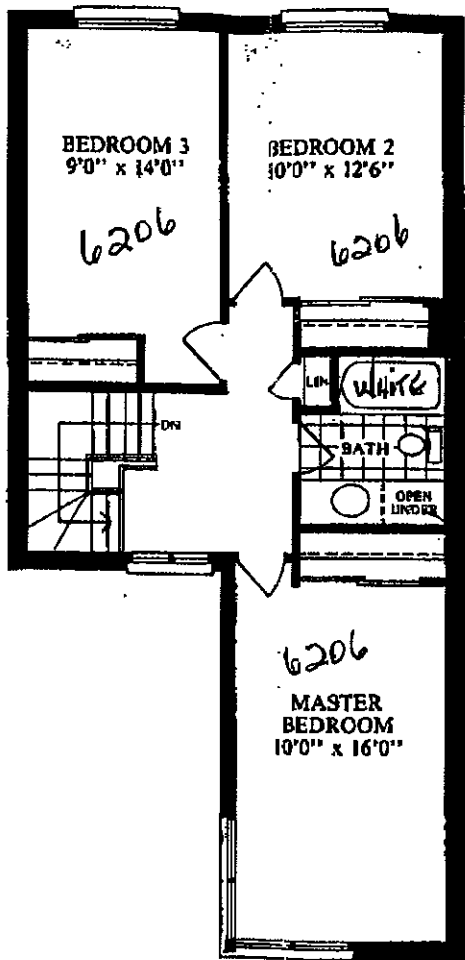

THE 'A' MODEL

FINISHING

1229 sq. ft.

218/47
BLOCK 17.

720 NAT.
949

R1000
NAT.
949
WHITE

648 PAVILUS
CIEZ
+ MICHELLE
DECOR.

2000 WHITE
949

3-28'

Number of steps from finish vary in accordance with indiv. Floor Dimensions; window c may vary with final construct