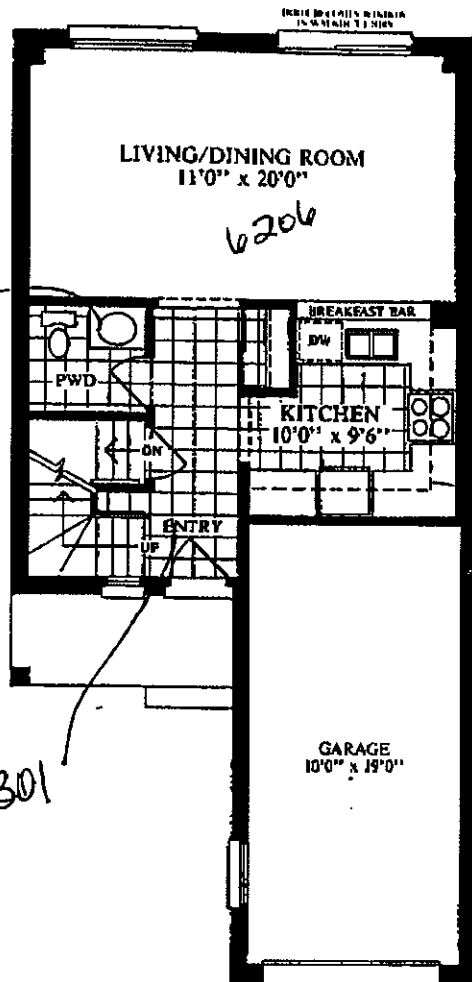

THE 'A' MODEL

FINISHING

1229 sq. ft.

218/47
BLOCK 17.

720 NAT.
949

R1000
NAT.
949
WHITE

648 PAVILUS
CIEZ
+ MICHELLE
DECOR.

2000 WHITE
949

3-28'

Number of steps from finish vary in accordance with indiv. Floor Dimensions; window c may vary with final construct