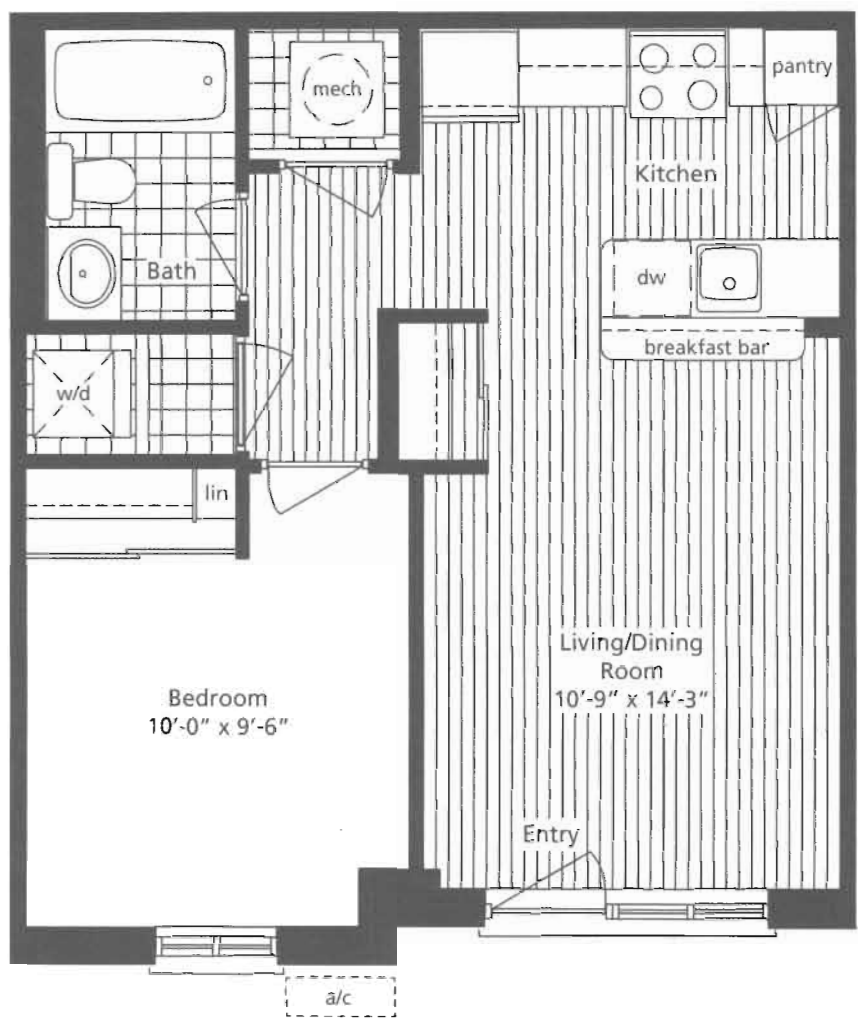

Daniels

FirstHome™

Hazelton Place

ONE STOREY
ONE BEDROOM

529 square feet

Lower Level