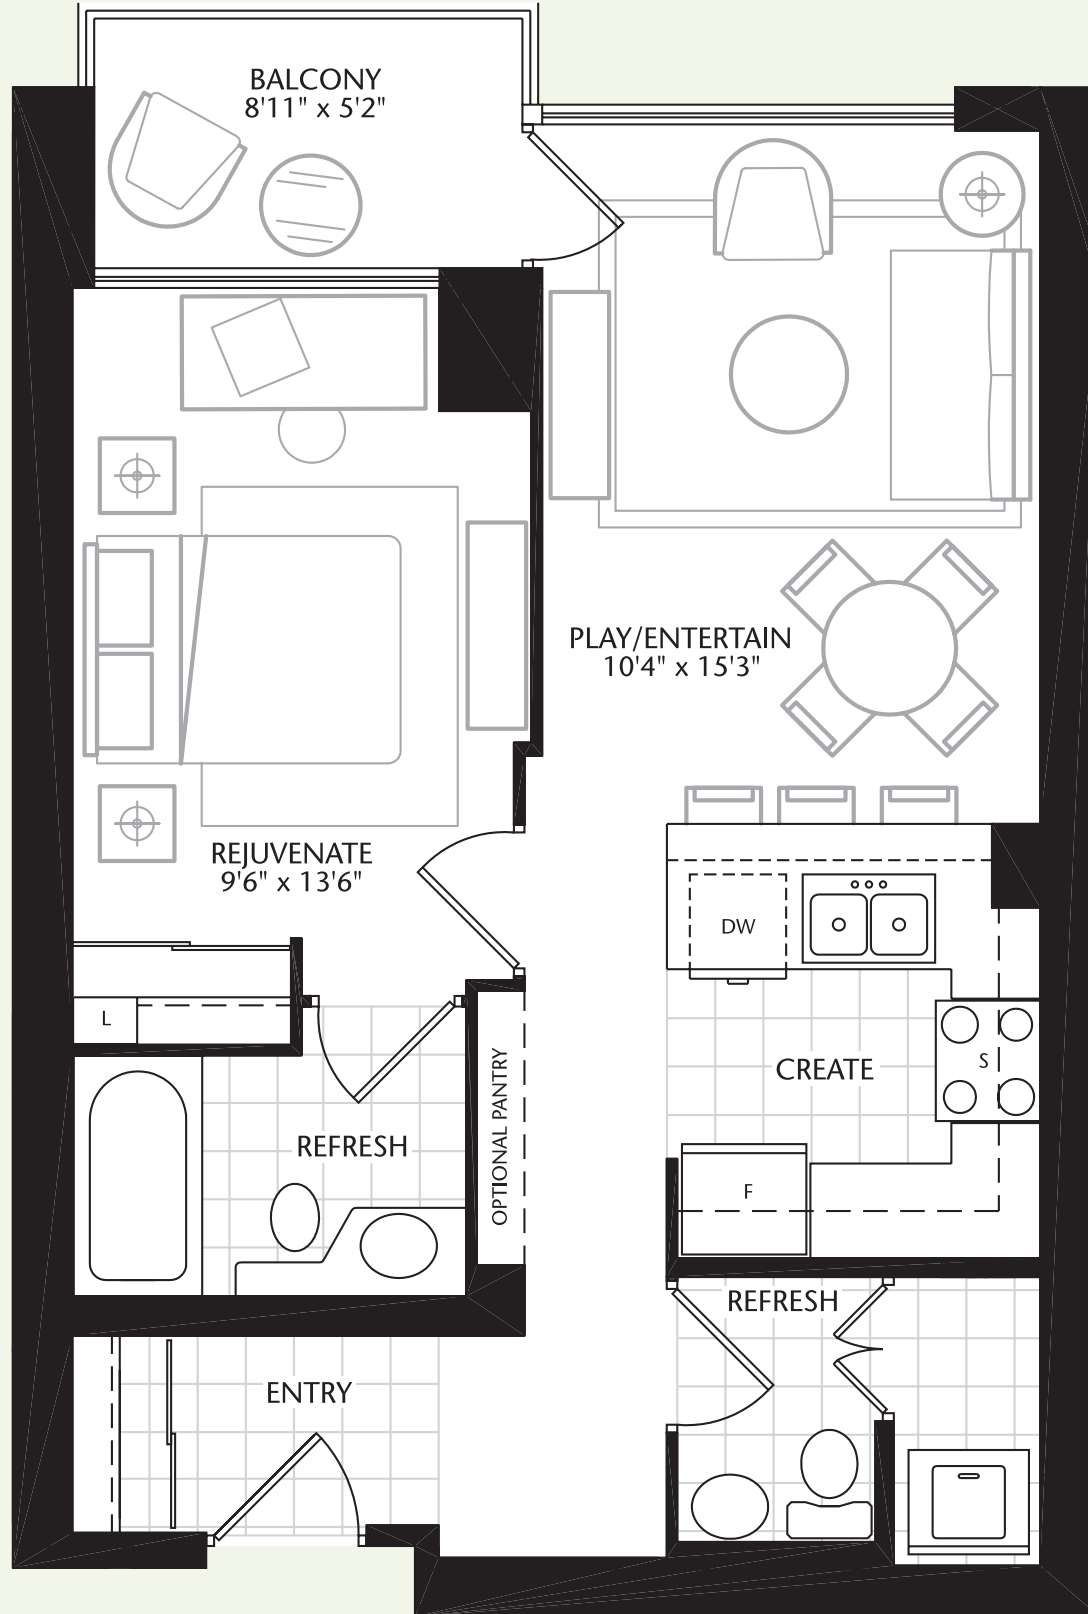

raindrop

630sqft

one bedroom

23rd to 36th floor