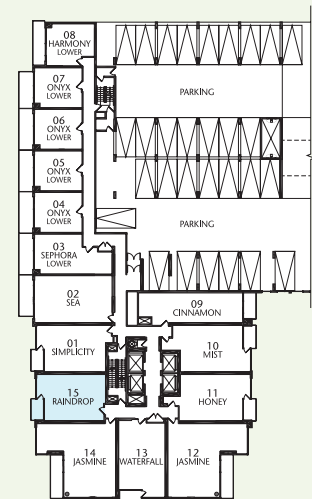

raindrop

630sqft

one bedroom

23rd to 36th floor