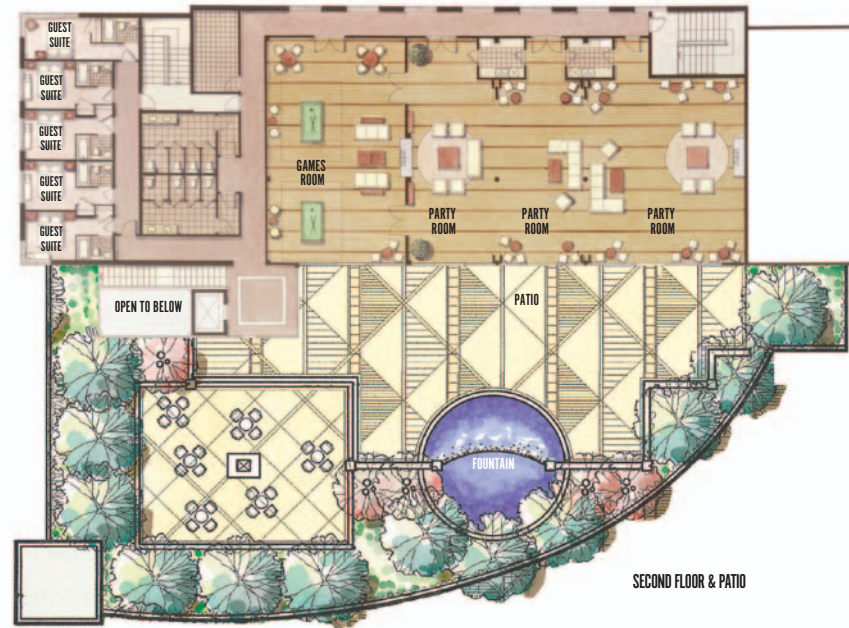

GROUND FLOOR

OVER 30,000 SQ. FT. OF AMENITIES SPACE INCLUDING:

- outdoor pool with patio and fireplace
- two-storey gymnasium for basketball, badminton and volleyball, encircled by an indoor running track
- exercise complex, aerobics centre, yoga / pilates centre & weight room
- indoor pool with whirlpool • spas and steam rooms
- 2 squash courts • billiards room • card room
- board room • media room • business centre
- 3 party rooms with a kitchen • private cinema
- 5 furnished guest suites • sun deck with barbecue facilities
- full time activity director / personal trainer • athletes' lounge with juice bar

SECOND FLOOR & PATIO

LOWER LEVEL